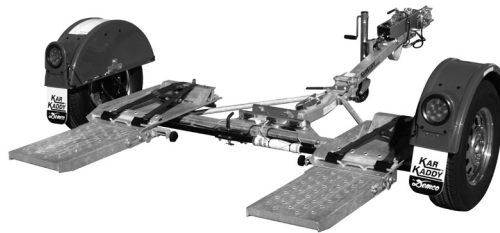

** Standard with 54" Safety Cables (Rated for 14,000 lbs) with Hooks & Vinyl Coating (\$80.00 Value)*

Tow Bar Rating 10,500 lbs

Patent# 6502847, 6612604, 6764092,
7837216 & Patent Pending

9511013 Victory Series Demco Excali-Bar® 3 Tow Bar (with stainless steel arms)* 46 lbs \$1250.00

** Standard with 54" Safety Cables (Rated for 14,000 lbs) with Hooks & Vinyl Coating (\$80.00 Value)*

9713045 8 1/2' Folding Kar Kaddy KK460SS* 675 lbs \$6054.00

** (Delivery or shipping charge from Boyden, Iowa plant not included in these prices)*