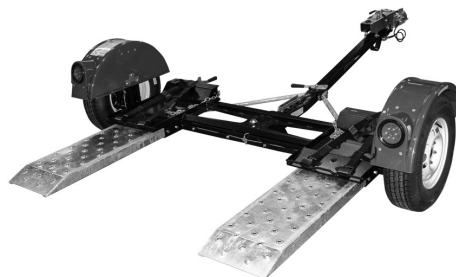

9713093 Kar Kaddy X with surge Brakes* 680 lbs $4265.00

* (Delivery or shipping charge from Boyden, Iowa plant not included in these prices)

*1 - Prices are "Suggested Retail Price"