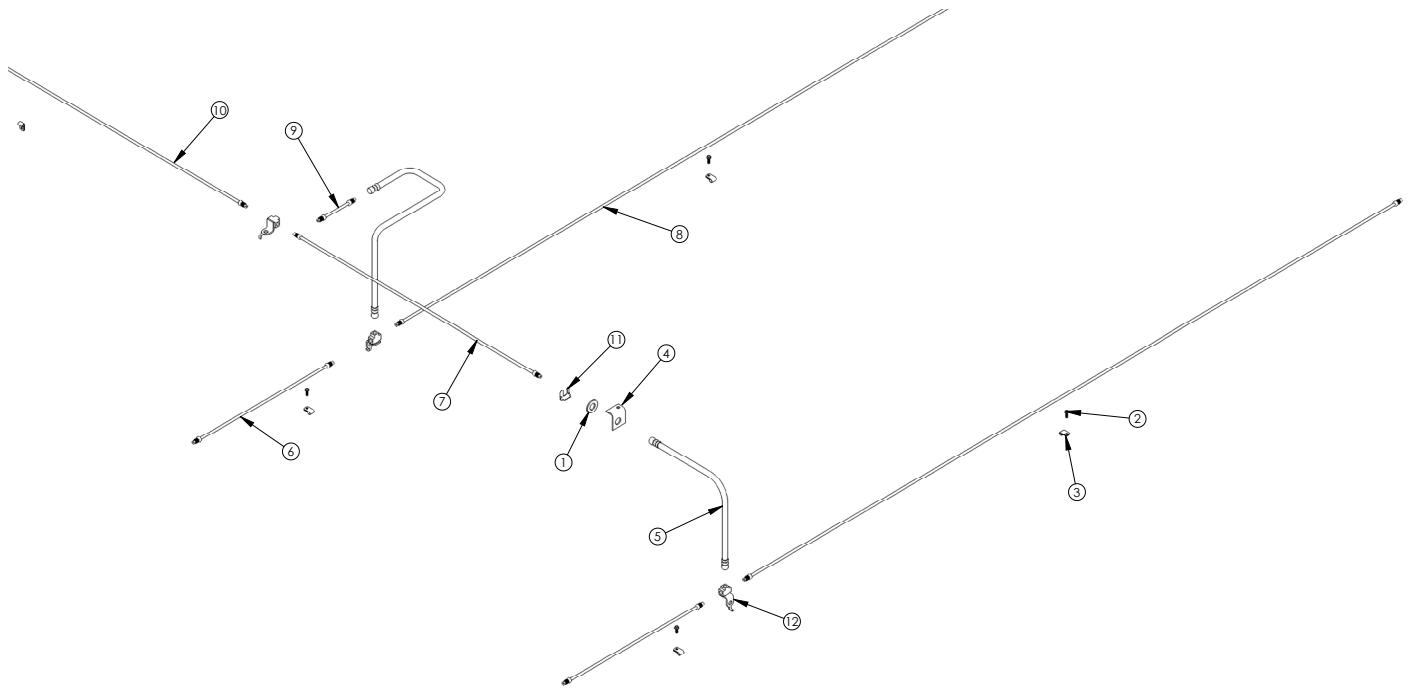

SINGLE & TANDEM AXLE BRAKE LINE

Kits 5426 & 5429

5426 SINGLE AXLE BRAKE LINE KIT

ITEM	PART #	QTY	DESCRIPTION
1	00496	1	BUSHING, .625 X 14GA MACHINE
2	03787	4	SCREW, #10-16UNC X 1/2" SELF DRILLING HEX WASHER HEAD
3	05378	4	BRAKE LINE CONTROL CLIP
4	05981-95	1	BRAKE LINE HOSE BRACKET
5	05982	1	BRAKE HOSE 19 - .875"
6	SB517	1	17" ZT BRAKE LINE
7	SB580	1	80" ZT BRAKE LINE
8	SB5193	1	193" ZT BRAKE LINE
9	SB7764	1	RETAINER CLIP
10	SB7785	1	BRAKE TEE .1875"

Please order replacement parts by PART NO. and DESCRIPTION.

5429 TANDEM AXLE BRAKE LINE KIT

ITEM	PART #	QTY	DESCRIPTION
1	00496	1	BUSHING, .625 X 14GA MACHINE
2	03787	8	SCREW, #10-16UNC X 1/2" SELF DRILLING HEX WASHER HEAD
3	05378	8	BRAKE LINE CONTROL CLIP
4	05981-95	1	BRAKE LINE HOSE BRACKET
5	05982	2	BRAKE HOSE 19 - .875"
6	SB517	2	17" ZT BRAKE LINE
7	SB530	1	30" ZT BRAKE LINE
8	SB580	2	80" ZT BRAKE LINE
9	SB5045	1	4-1/2" BRAKE LINE
10	SB5193	1	193" ZT BRAKE LINE
11	SB7764	1	RETAINER CLIP
12	SB7785	1	BRAKE TEE .1875"