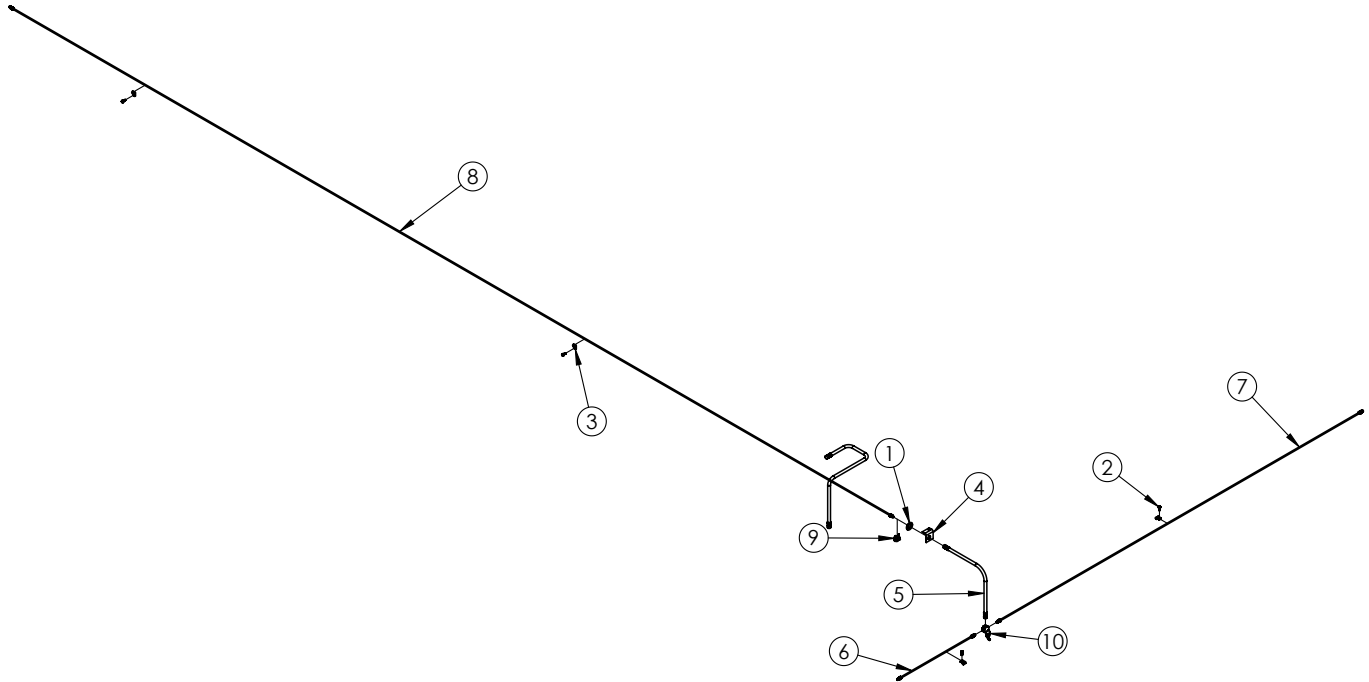

SINGLE & TANDEM AXLE BRAKE LINE

Kits 5426 & 5429

5426 SINGLE AXLE BRAKE LINE KIT

ITEM	PART #	QTY	DESCRIPTION
1	00496	1	BUSHING, .625 X 14GA MACHINE
2	03787	4	SCREW, #10-16UNC X 1/2" SELF DRILLING HEX WASHER HEAD
3	05378	4	BRAKE LINE CONTROL CLIP
4	05981-95	1	BRAKE LINE HOSE BRACKET
5	05982	1	BRAKE HOSE 19 - .875"
6	SB517	1	17" ZT BRAKE LINE
7	SB580	1	80" ZT BRAKE LINE
8	SB5193	1	193" ZT BRAKE LINE
9	SB7764	1	RETAINER CLIP
10	SB7785	1	BRAKE TEE .1875"

Please order replacement parts by PART NO. and DESCRIPTION.

5429 TANDEM AXLE BRAKE LINE KIT

ITEM	PART #	QTY	DESCRIPTION
1	00496	1	BUSHING, .625 X 14GA MACHINE
2	03787	8	SCREW, #10-16UNC X 1/2" SELF DRILLING HEX WASHER HEAD
3	05378	8	BRAKE LINE CONTROL CLIP
4	05981-95	1	BRAKE LINE HOSE BRACKET
5	05982	2	BRAKE HOSE 19 - .875"
6	SB517	2	17" ZT BRAKE LINE
7	SB530	1	30" ZT BRAKE LINE
8	SB580	2	80" ZT BRAKE LINE
9	SB5045	1	4-1/2" BRAKE LINE
10	SB5193	1	193" ZT BRAKE LINE
11	SB7764	1	RETAINER CLIP
12	SB7785	1	BRAKE TEE .1875"