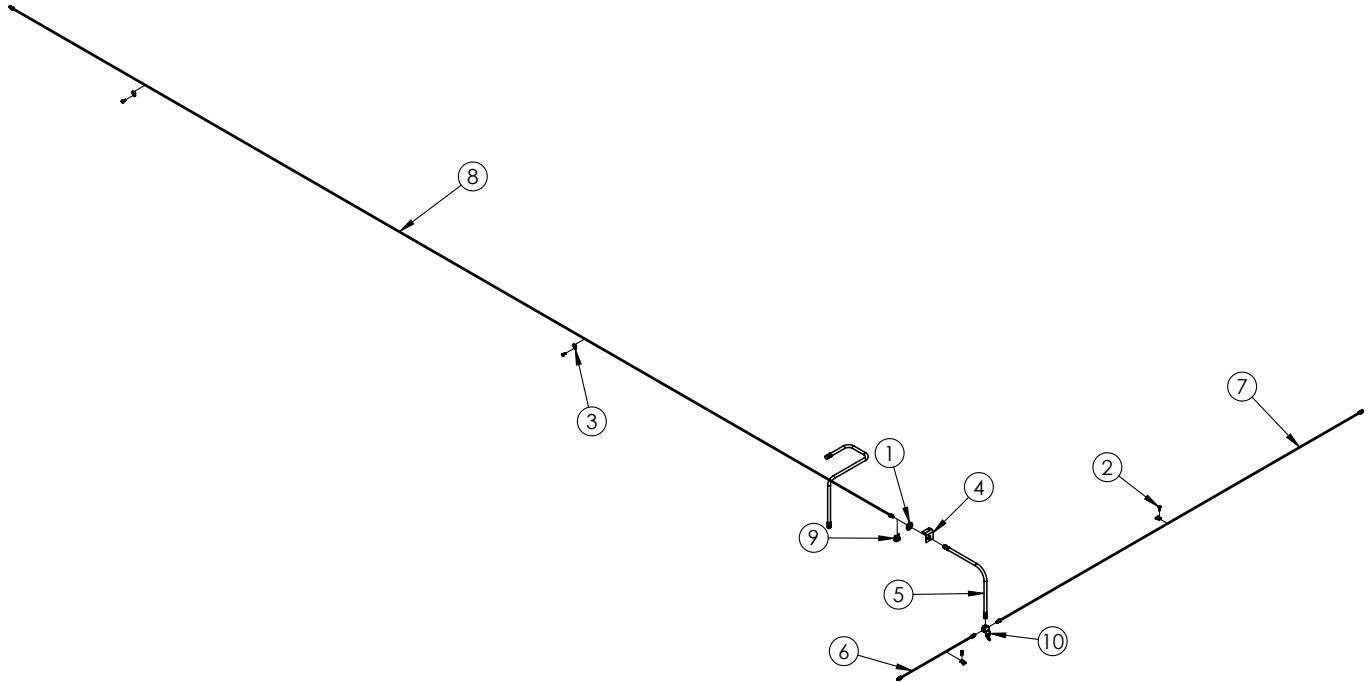

SINGLE & TANDEM AXLE BRAKE LINE Kits 5426 & 5429

5426 SINGLE AXLE BRAKE LINE KIT

ITEM	PART #	QTY	DESCRIPTION
1	00496	1	BUSHING, .625 X 14GA MACHINE
2	03787	4	SCREW, #10-16UNC X 1/2" SELF DRILLING HEX WASHER HEAD
3	05378	4	BRAKE LINE CONTROL CLIP
4	05981-95	1	BRAKE LINE HOSE BRACKET
5	05982	1	BRAKE HOSE 19 - .875"
6	SB517	1	17" ZT BRAKE LINE
7	SB580	1	80" ZT BRAKE LINE
8	SB5193	1	193" ZT BRAKE LINE
9	SB7764	1	RETAINER CLIP
10	SB7785	1	BRAKE TEE .1875"

Please order replacement parts by PART NO. and DESCRIPTION.

5429 TANDEM AXLE BRAKE LINE KIT

ITEM	PART #	QTY	DESCRIPTION
1	00496	1	BUSHING, .625 X 14GA MACHINE
2	03787	8	SCREW, #10-16UNC X 1/2" SELF DRILLING HEX WASHER HEAD
3	05378	8	BRAKE LINE CONTROL CLIP
4	05981-95	1	BRAKE LINE HOSE BRACKET
5	05982	2	BRAKE HOSE 19 - .875"
6	SB517	2	17" ZT BRAKE LINE
7	SB530	1	30" ZT BRAKE LINE
8	SB580	2	80" ZT BRAKE LINE
9	SB5045	1	4-1/2" BRAKE LINE
10	SB5193	1	193" ZT BRAKE LINE
11	SB7764	1	RETAINER CLIP
12	SB7785	1	BRAKE TEE .1875"