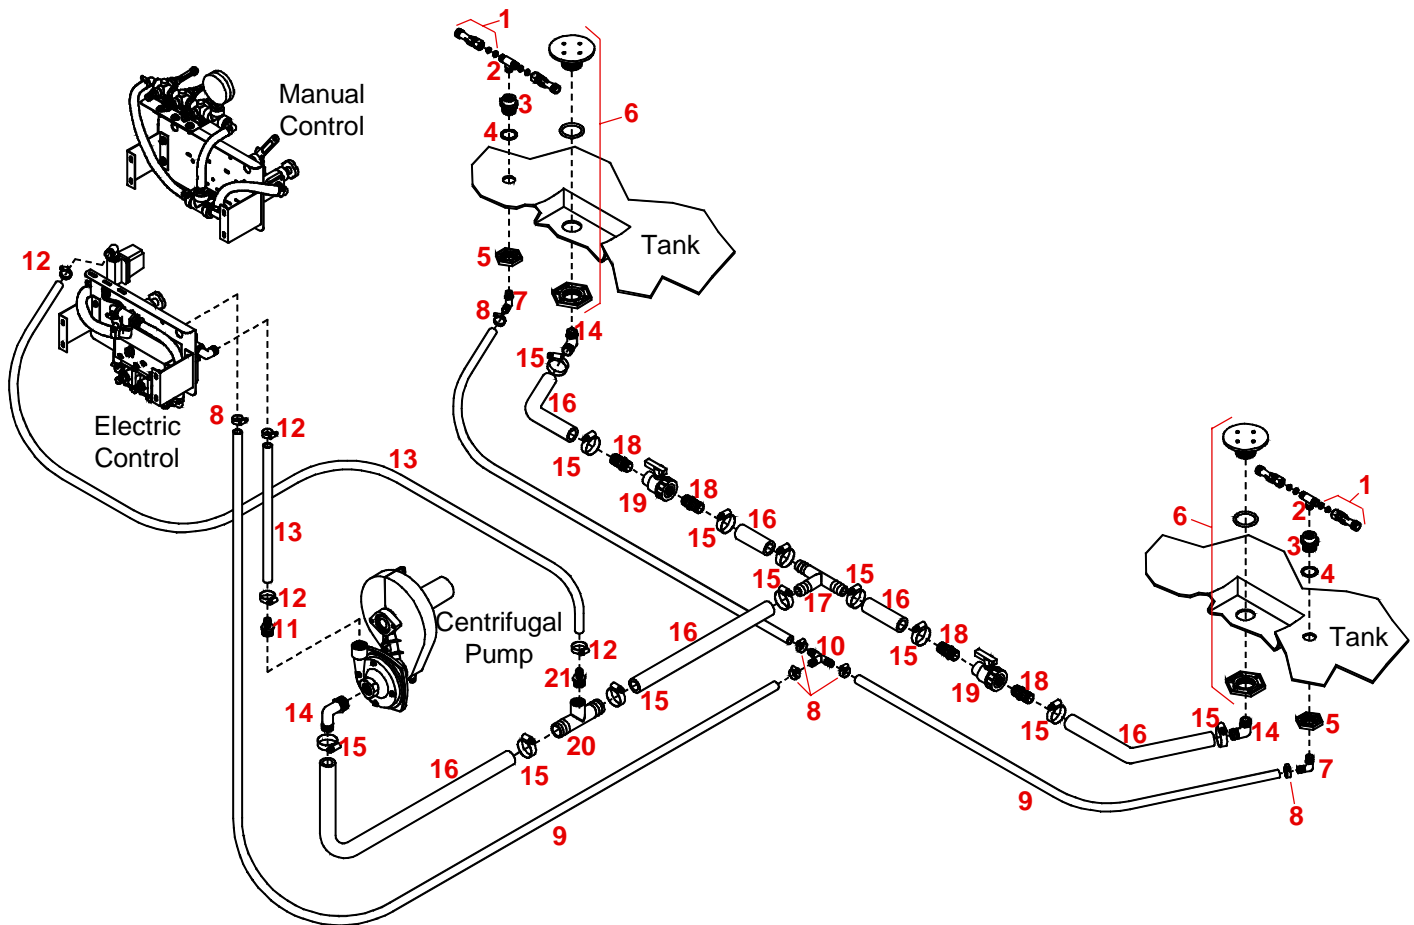

Plumbing Kit for Side Mount Tanks
PTC114D - Single Section Control

See Control Panel
Owners Manual for
Hook-Up & Operation

PLUMBING PARTS LISTS

REF. NO.	PART NO.	QTY.	DESCRIPTION
-	D3371PS	2	Agitation Assembly
1.	5044 1	2	Jet Agitation Wand Assembly
2.	R1212	1	Jet Agitation Tee Fitting
3.	CP012PD	1	Jet Agitation Center Fitting
4.	5077V	1	Jet Agitation Viton O-Ring
5.	N5P	1	Jet Agitation Nut
6.	P114 PAV	2	1-1/4" Anti-Vortex Tank Outlet Assembly
7.	BEL1234	2	1/2" MPT x 3/4" Elbow Fitting (GFP)
8.	B12H	8	3/4" SS Gear Clamp
9.	340RB	-	3/4" I.D. Rubber Hose
10.	T34	1	3/4" Tee
11.	BA1034	1	1" MPT x 3/4" Hose Barb Fitting (GFP)
12.	BEL114	3	1-1/4" MPT x 1-1/4" Hose Barb Elbow Fitting (GFP)
13.	B24H	10	1-1/4" SS Gear Clamp
14.	1140RB	-	1-1/4" I.D. Rubber Hose
15.	T114	1	1-1/4" Tee
16.	BA114	4	1-1/4" MPT x 1-1/4" Hose Barb Fitting (GFP)
17.	UV125FP	2	1-1/4" Poly Ball Valve

Plumbing Kit for Side Mount Tanks

PTC114D3 - 3 Section Control

See Control Panel
Owners Manual for
Hook-Up & Operation

PLUMBING PARTS LISTS

REF. NO.	PART NO.	QTY.	DESCRIPTION
-	D3371P	2	Agitation Assembly
1.	5044 1	2	Jet Agitation Wand Assembly
2.	R1212	1	Jet Agitation Tee Fitting
3.	CP012PD	1	Jet Agitation Center Fitting
4.	5077V	1	Jet Agitation Viton O-Ring
5.	N5P	1	Jet Agitation Nut
6.	P114 PAV	1	1-1/4" Anti-Vortex Tank Outlet Assembly
7.	BEL1234	2	1/2" MPT x 3/4" Elbow Fitting (GFP)
8.	B12H	7	3/4" SS Gear Clamp
9.	340RB	-	3/4" I.D. Rubber Hose
10.	T34	1	3/4" Tee
11.	BA11410	1	1-1/4" MPT x 1" Hose Barb Fitting (GFP)
12.	B16H	4	1" SS Gear Clamp
13.	1010RB	-	1" I.D. Rubber Hose
14.	BEL114	3	1-1/4" MPT x 1-1/4" Hose Barb Elbow Fitting (GFP)
15.	B24H	12	1-1/4" SS Gear Clamp
16.	1140RB	-	1-1/4" I.D. Rubber Hose
17.	T114	1	1-1/4" Tee
18.	BA114	4	1-1/4" MPT x 1-1/4" Hose Barb Fitting (GFP)
19.	UV125FP	2	1-1/4" Poly Ball Valve
20.	TT114F	1	1-1/4" Tee
21.	BA3410	1	3/4" MPT x 1" Hose Barb Fitting (GFP)