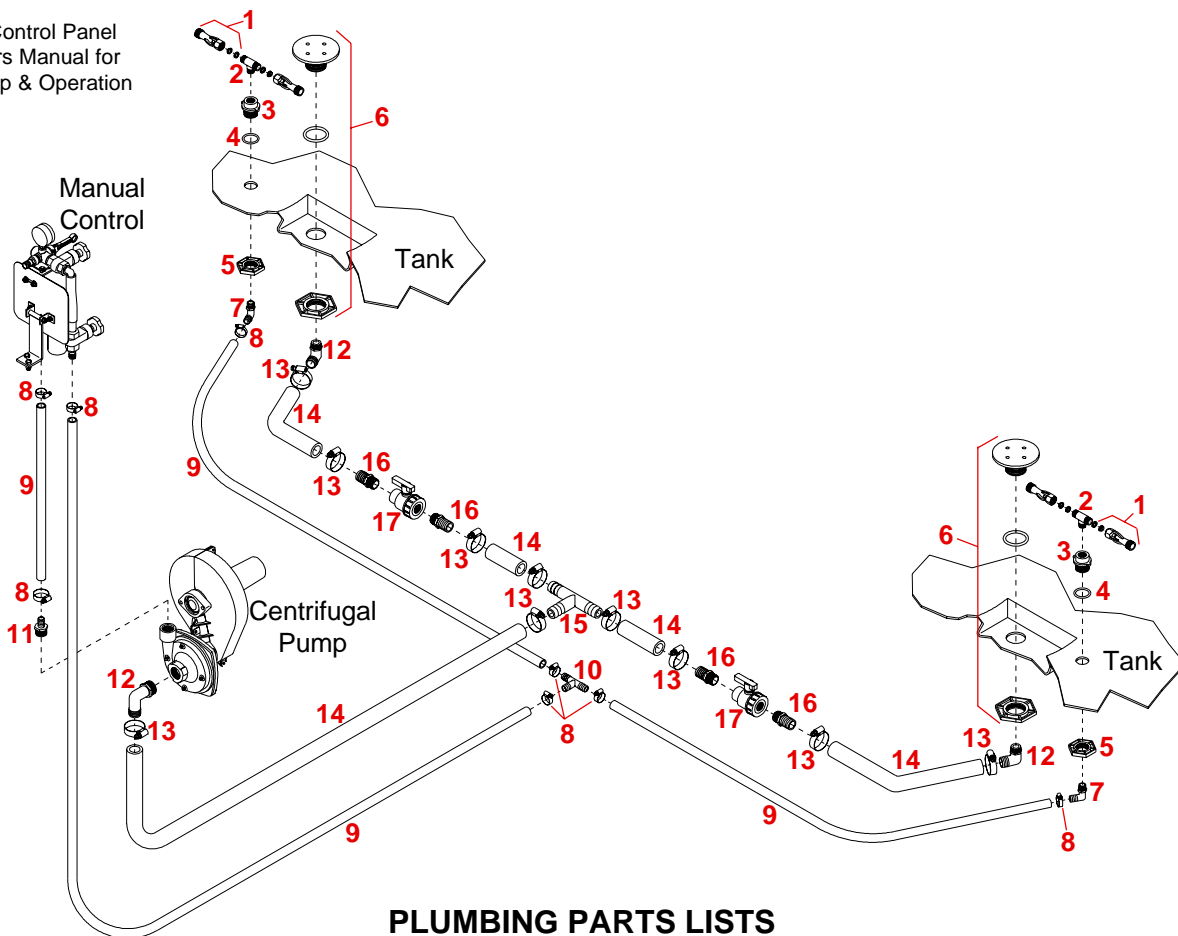

Plumbing Kit for Side Mount Tanks
PTC114D - Single Section Control

See Control Panel
Owners Manual for
Hook-Up & Operation

PLUMBING PARTS LISTS

REF. NO.	PART NO.	QTY.	DESCRIPTION
-	D3371PS	2	Agitation Assembly
1.	5044 1	2	Jet Agitation Wand Assembly
2.	R1212	1	Jet Agitation Tee Fitting
3.	CP012PD	1	Jet Agitation Center Fitting
4.	5077V	1	Jet Agitation Viton O-Ring
5.	N5P	1	Jet Agitation Nut
6.	P114 PAV	2	1-1/4" Anti-Vortex Tank Outlet Assembly
7.	BEL1234	2	1/2" MPT x 3/4" Elbow Fitting (GFP)
8.	B12H	8	3/4" SS Gear Clamp
9.	340RB	-	3/4" I.D. Rubber Hose
10.	T34	1	3/4" Tee
11.	BA1034	1	1" MPT x 3/4" Hose Barb Fitting (GFP)
12.	BEL114	3	1-1/4" MPT x 1-1/4" Hose Barb Elbow Fitting (GFP)
13.	B24H	10	1-1/4" SS Gear Clamp
14.	1140RB	-	1-1/4" I.D. Rubber Hose
15.	T114	1	1-1/4" Tee
16.	BA114	4	1-1/4" MPT x 1-1/4" Hose Barb Fitting (GFP)
17.	UV125FP	2	1-1/4" Poly Ball Valve

Plumbing Kit for Side Mount Tanks

PTC114D3 - 3 Section Control

See Control Panel
Owners Manual for
Hook-Up & Operation

PLUMBING PARTS LISTS

REF. NO.	PART NO.	QTY.	DESCRIPTION
-	D3371P	2	Agitation Assembly
1.	5044 1	2	Jet Agitation Wand Assembly
2.	R1212	1	Jet Agitation Tee Fitting
3.	CP012PD	1	Jet Agitation Center Fitting
4.	5077V	1	Jet Agitation Viton O-Ring
5.	N5P	1	Jet Agitation Nut
6.	P114 PAV	1	1-1/4" Anti-Vortex Tank Outlet Assembly
7.	BEL1234	2	1/2" MPT x 3/4" Elbow Fitting (GFP)
8.	B12H	7	3/4" SS Gear Clamp
9.	340RB	-	3/4" I.D. Rubber Hose
10.	T34	1	3/4" Tee
11.	BA11410	1	1-1/4" MPT x 1" Hose Barb Fitting (GFP)
12.	B16H	4	1" SS Gear Clamp
13.	1010RB	-	1" I.D. Rubber Hose
14.	BEL114	3	1-1/4" MPT x 1-1/4" Hose Barb Elbow Fitting (GFP)
15.	B24H	12	1-1/4" SS Gear Clamp
16.	1140RB	-	1-1/4" I.D. Rubber Hose
17.	T114	1	1-1/4" Tee
18.	BA114	4	1-1/4" MPT x 1-1/4" Hose Barb Fitting (GFP)
19.	UV125FP	2	1-1/4" Poly Ball Valve
20.	TT114F	1	1-1/4" Tee
21.	BA3410	1	3/4" MPT x 1" Hose Barb Fitting (GFP)