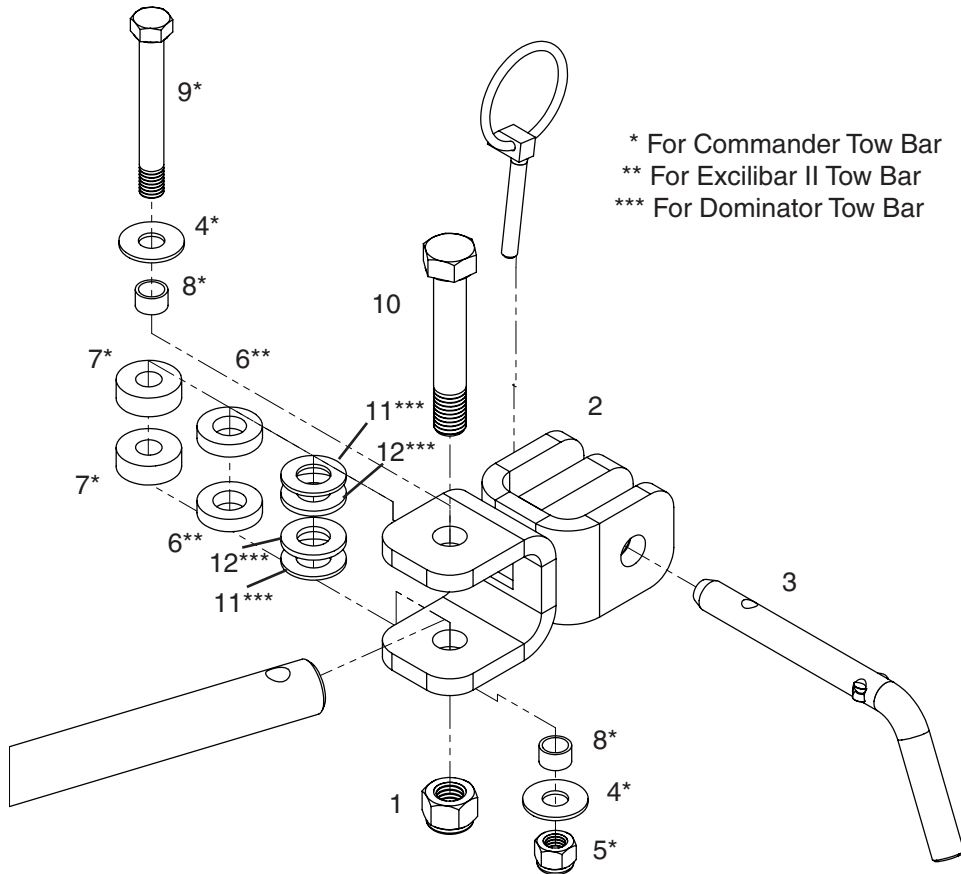

## ADAPTOR KIT 9523041

### Demco Tow Bar to Blue Ox Baseplate

ITEM	PART #	QTY	DESCRIPTION
1	02178	2	.50-NC NYLON LOCK NUT
2	12173-81	2	ADAPTOR CLEVIS f/ BLUE OX BASEPLATE
3	13496-95	2	ATTACHING PIN f/ BLUE OX ADAPTOR
4	00059	4	.375 FLATWASHER
5	02592	2	.375-NC NYLON LOCK NUT
6	13666	4	CLEVIS SPACER f/ EXCALIBAR II
7	13667	4	CLEVIS SPACER f/ COMMANDER
8	13668	4	BUSHING f/ COMMANDER BOLT
9	13669-95	2	COMMANDER BOLT
10	07164-95	2	EXCALIBAR & DOMINATOR BOLT
11	02384	4	WASHER MACHINE .50 X 14GA NR
12	03809	4	WEAR WASHER CONNECTING CLEVIS