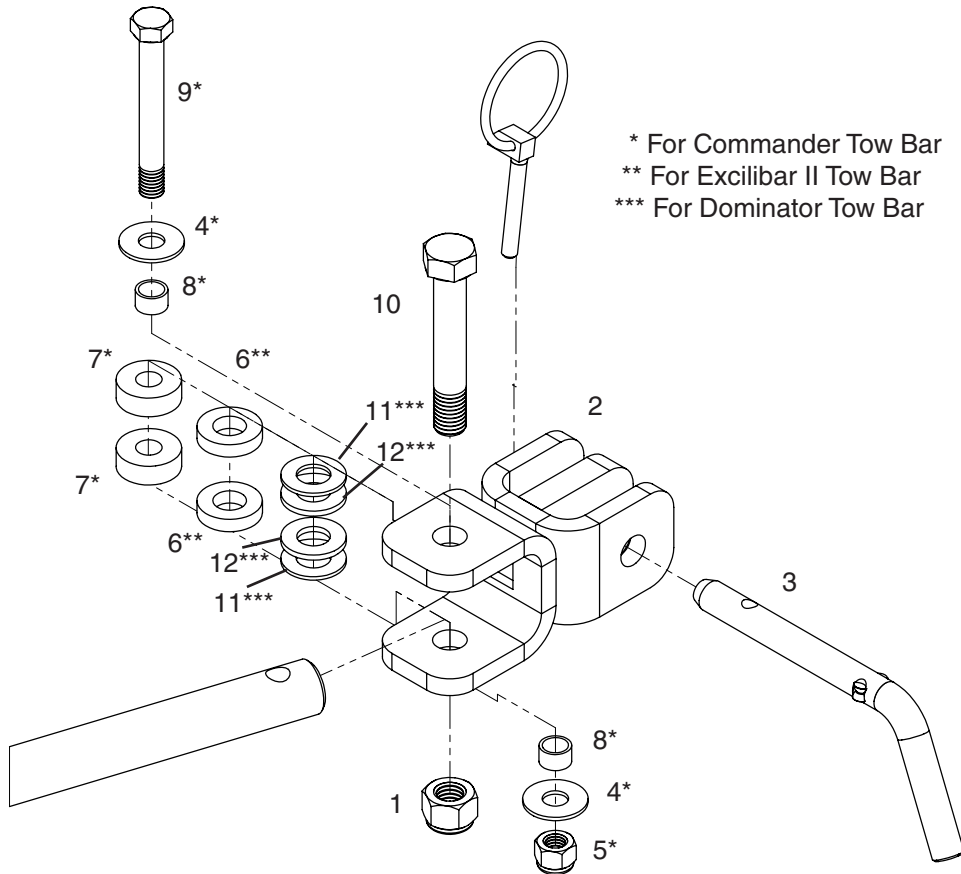

ADAPTOR KIT 9523041

Demco Tow Bar to Blue Ox Baseplate

| ITEM | PART # | QTY | DESCRIPTION |
|------|----------|-----|-------------------------------------|
| 1 | 02178 | 2 | .50-NC NYLON LOCK NUT |
| 2 | 12173-81 | 2 | ADAPTOR CLEVIS f/ BLUE OX BASEPLATE |
| 3 | 13496-95 | 2 | ATTACHING PIN f/ BLUE OX ADAPTOR |
| 4 | 00059 | 4 | .375 FLATWASHER |
| 5 | 02592 | 2 | .375-NC NYLON LOCK NUT |
| 6 | 13666 | 4 | CLEVIS SPACER f/ EXCALIBAR II |
| 7 | 13667 | 4 | CLEVIS SPACER f/ COMMANDER |
| 8 | 13668 | 4 | BUSHING f/ COMMANDER BOLT |
| 9 | 13669-95 | 2 | COMMANDER BOLT |
| 10 | 07164-95 | 2 | EXCALIBAR & DOMINATOR BOLT |
| 11 | 02384 | 4 | WASHER MACHINE .50 X 14GA NR |
| 12 | 03809 | 4 | WEAR WASHER CONNECTING CLEVIS |