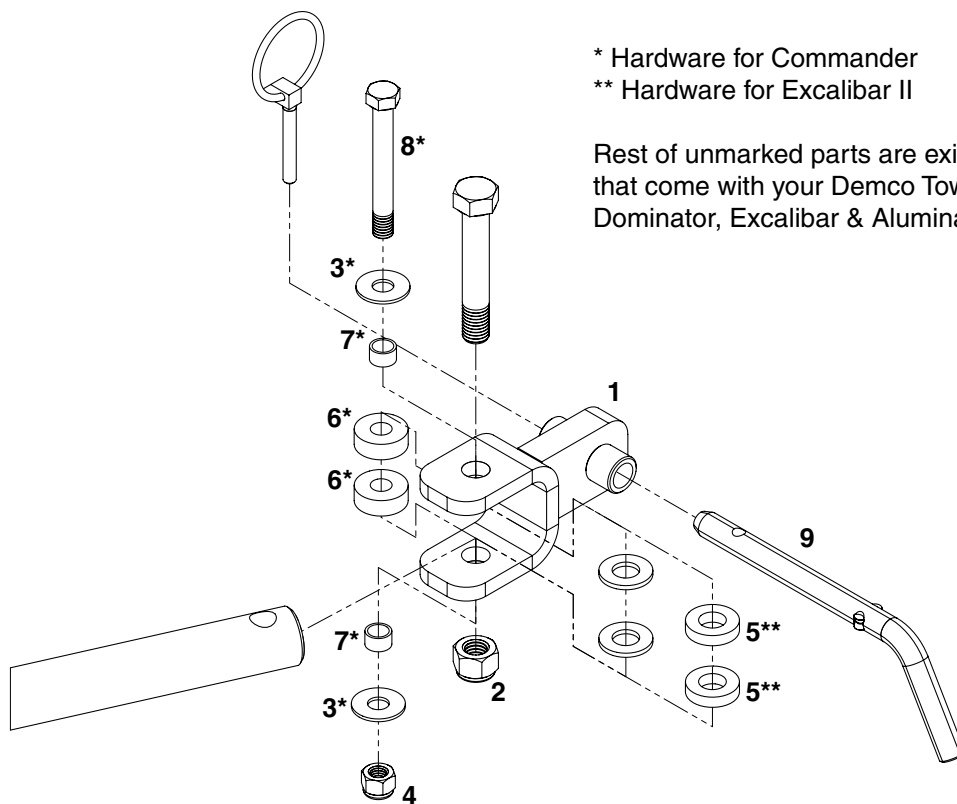

**9523019 Adapter Kit for Reese Tow Champ or Valley Ind.
Bumper Mount Baseplate to Demco Tow Bars**

* Hardware for Commander
** Hardware for Excalibar II

Rest of unmarked parts are existing items that come with your Demco Tow bar; like the Dominator, Excalibar & Aluminator.

ADAPTER KIT (9523019) PARTS LIST

REF. NO.	PART NO.	QTY.	DESCRIPTION
1.	09040-81	2	Mounting Clevis f/Reese or Valley
2.	02178	2	1/2" Nylon Lock Nut
3.	00059	4	3/8" Flat Washer
4.	02592	2	3/8" Nylon Lock Nut
5.	13666	4	Clevis Spacer f/ Excalibar II
6.	13667	4	Clevis Spacer f/ Commander
7.	13668	4	Bushing f/ 3/8" Commander Bolt
8.	13669-95	2	Clevis Bolt f/ Commander
9.	09041-95	2	Attaching Pin