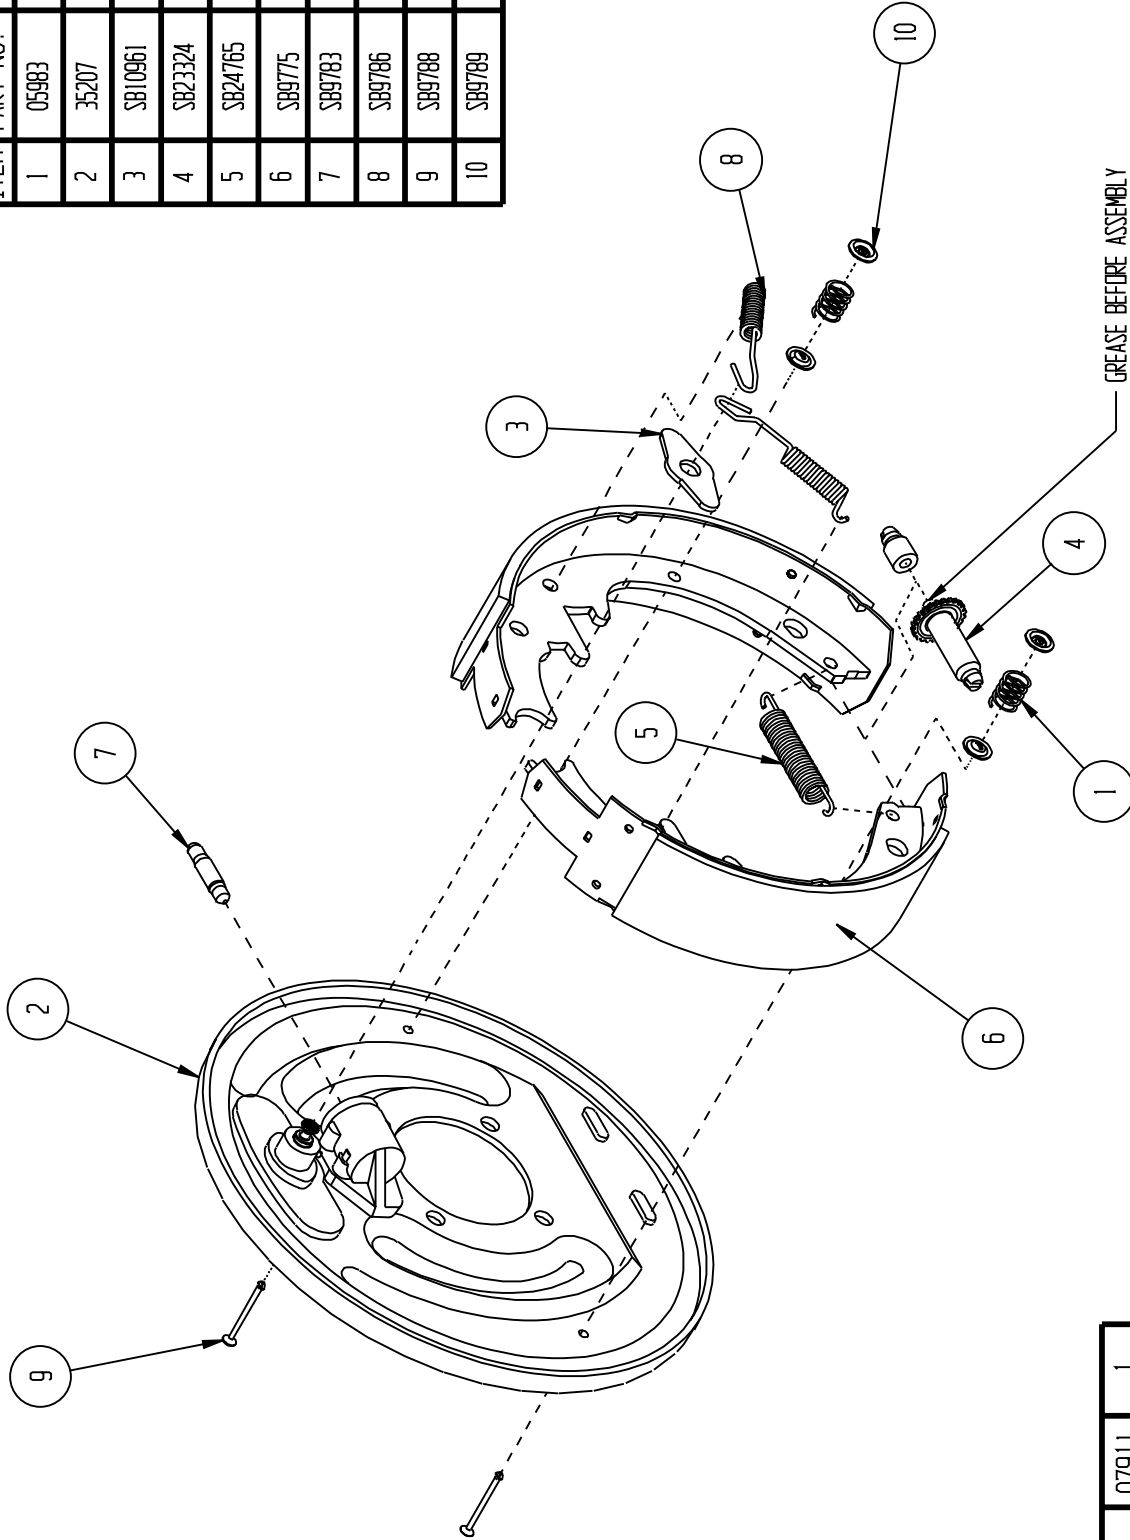

DRAWING NO: 3030P03A-07911

ITEM	PART NO.	DESCRIPTION	QTY
1	05983	SHOE HOLD DOWN SPRING	2
2	35207	RIGHT BACK PLATE PREASSY.	1
3	SB10961	SHOE GUIDE	1
4	SB23324	ADJUSTMENT SCREW	1
5	SB24765	ADJUSTMENT SCREW SPRING	1
6	SB9775	SHOE ASSEMBLY	2
7	SB9783	PUSH ROD	1
8	SB9786	SHOE SPRING	2
9	SB9788	#6 HOLD DOWN PIN	2
10	SB9789	SHOE HOLD DOWN CLIP	4

13" BRAKE	07911	1
USED ON		QTY

DETHMERS MFG. CO. BOX 189 BOYDEN, IA 51234	DFTM. JA DATE 7/2/98	MATERIAL AS NOTED	DESCRIPTION 13" UNI-SERVO BRAKE CLUSTER RIGHT SIDE
	TOLERANCES UNLESS OTHERWISE SPECIFIED ALL DIMENSIONS ARE .XX = ±.030 .XXX = ±.005		PLOT SCALE = .20
			DRAWING NO. 3030P03A-07911