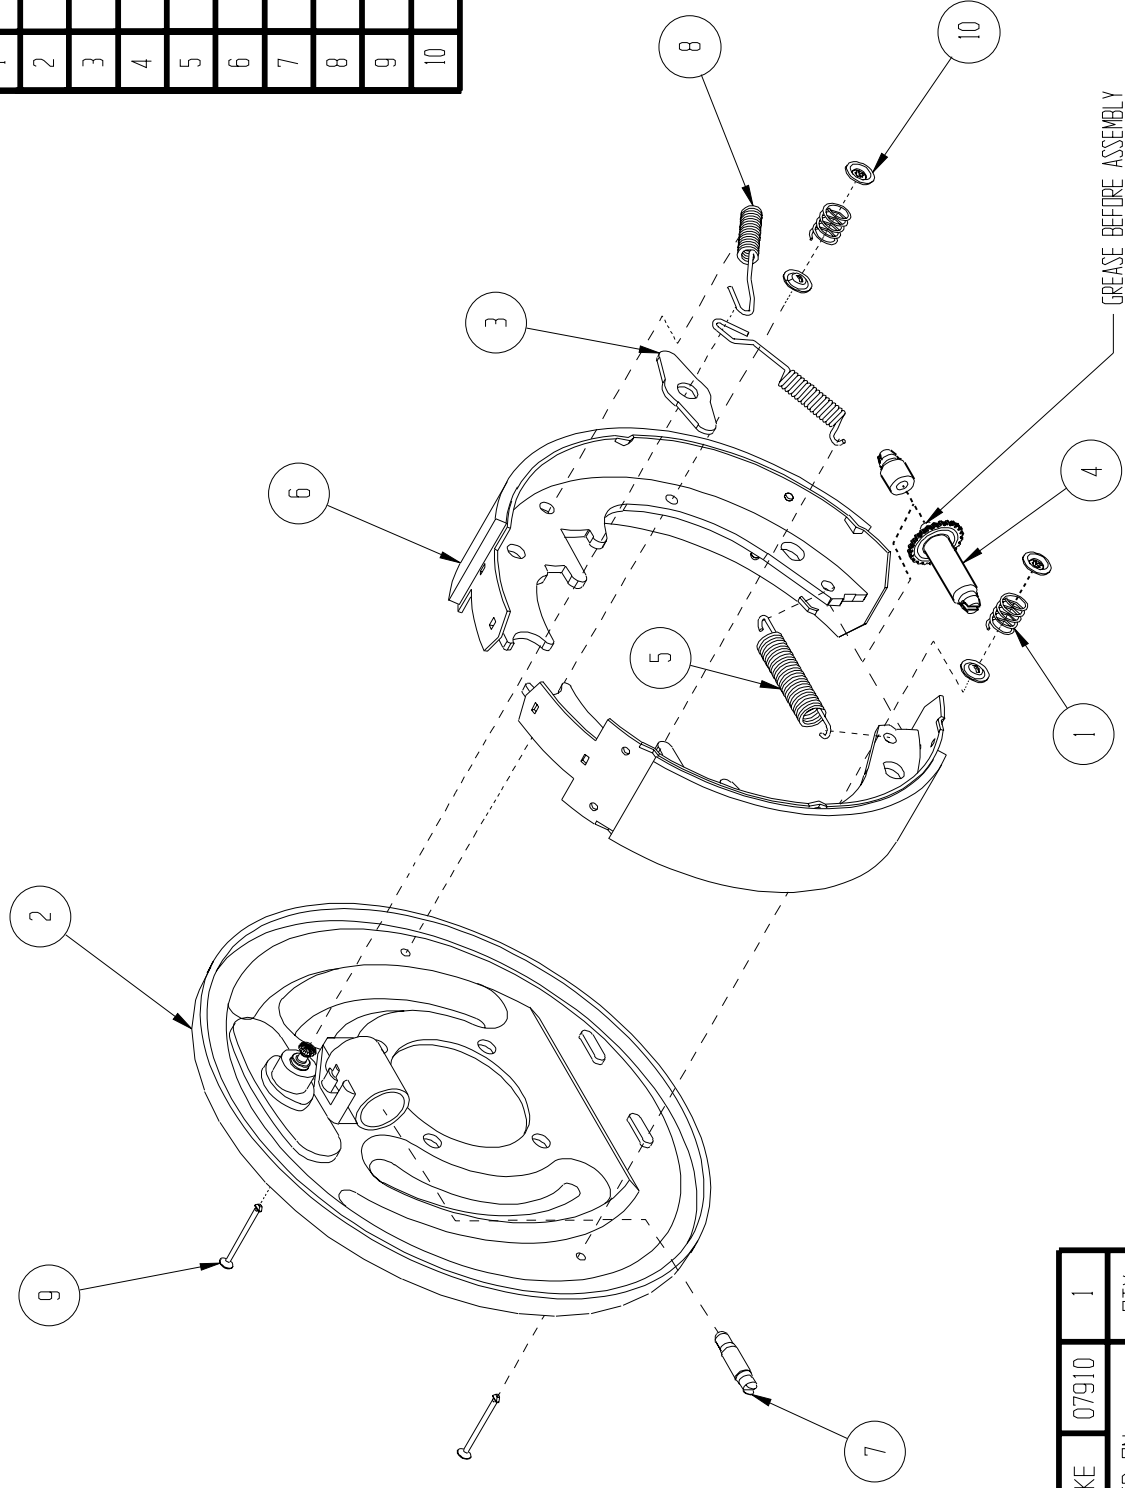

DRAWING NO: 3030P03A-07910

ITEM	PART NO.	DESCRIPTION	QTY
1	05983	SHOE HOLD DOWN SPRING	2
2	35206	BACK PLATE PREASSY.	1
3	SB10961	SHOE GUIDE	1
4	SB23324	ADJUSTMENT SCREW	1
5	SB24765	ADJUSTMENT SCREW SPRING	1
6	SB9775	SHOE ASSEMBLY	2
7	SB9783	PUSH ROD	1
8	SB9786	SHOE SPRING	2
9	SB9788	#6 HOLD DOWN PIN	2
10	SB9789	SHOE HOLD DOWN CUP	4

13" BRAKE	07910	1
USED ON		QTY

DFTM. JA DATE 7/2/98
TOLERANCES
 UNLESS OTHERWISE SPECIFIED
 ALL DIMENSIONS ARE
 .XX = ±.030
 .XXX = ±.005

MATERIAL
 AS NOTED

DESCRIPTION

13" UNI-SERVO BRAKE CLUSTER
 LEFT SIDE

DETHMERS MFG. CO.
 BOX 189
 BOYDEN, IA 51234

PLOT SCALE = .20

DRAWING NO. 3030P03A-07910