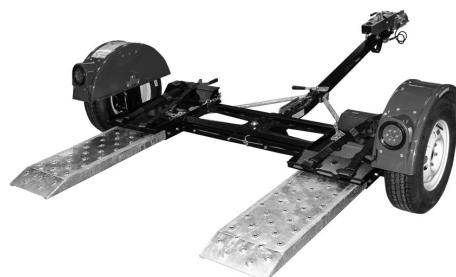

9713093 Kar Kaddy X with surge Brakes* 680 lbs $4024.00

* (Delivery or shipping charge from Boyden, Iowa plant not included in these prices)

*1 - Prices are "Suggested Retail Price"