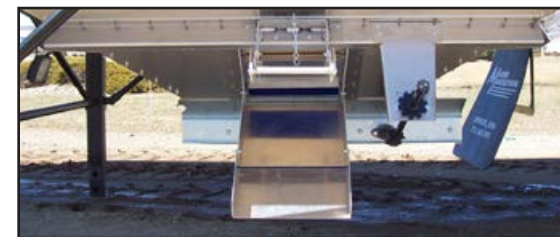

Steel Grain Trailers

Standard Features

- 3-leaf heavy duty SAF Holland spring suspensions
- 22.5K Arvin Meritor axles with Wabco ABS brakes (single axle) and 10 bolt hub piloted rims
- Holland Atlas 55 2-speed drop leg landing gear (24' 28' & 30' trailers)
- Holland Atlas 55 2-speed landing gear (34' - 42' trailers)
- Full center dividers on trailers 30' and up
- Rubber mounted LED lighting & sealed wiring system, 7 way receptacle by Trucklight
- Color coded brake lines
- Aluminum ladders (front & rear)
- Ladder rungs on inside of trailer
- Hopper sight windows
- Shur-Co manual roll tarp (Black, White, Red, Blue)
- Easy off tarp stops
- Roll tube deflectors
- Anti-sail Mudflaps
- D.O.T. approved conspicuity tape

DUMP VALVE
with Scale

SIDE CHUTE
for Swing Auger Applications

PINTLE HOOK
Spring and Air Ride

Demco Grain Trailer Specifications

| | 24' | 28' | 30' | 34' | 36' | 38' | 40' | 42' |
|-----------------------------------|-------|-------|-------|--------|--------|--------|--------|--------|
| Height - ground to top rail | 9'6" | 9'6" | 9'6" | 9'6" | 9'6" | 9'6" | 9'6" | 9'6" |
| Number of hoppers | 1 | 1 | 2 | 2 | 2 | 2 | 2 | 2 |
| Hopper clearance empty (approx.) | 25" | 25" | 25" | 25" | 25" | 25" | 25" | 25" |
| New 22,500# axles | 1 | 2 | 2 | 2 | 2 | 2 | 2 | 2 |
| Cubic feet | 810 | 855 | 1013 | 1152 | 1191 | 1255 | 1290 | 1324 |
| Leveled bushels (approx.) | 695 | 715 | 815 | 922 | 953 | 1010 | 1035 | 1060 |
| Heaped bushels (approx.) | 740 | 765 | 870 | 985 | 1020 | 1100 | 1120 | 1135 |
| King pin to landing leg clearance | 83" | 87" | 99" | 80" | 98" | 107" | 95" | 90" |
| Kin pin setting | 15" | 15" | 15" | 18" | 24" | 15" | 18" | 24" |
| Hopper slope | 35 | 35 | 35 | 35 | 35 | 35 | 35 | 35 |
| Floor slope | 28 | 28 | 28 | 35 | 35 | 35 | 31 | 35 |
| Weight spring ride | 6,600 | 9,000 | 9,800 | 10,200 | 10,400 | 10,700 | 11,000 | 11,200 |