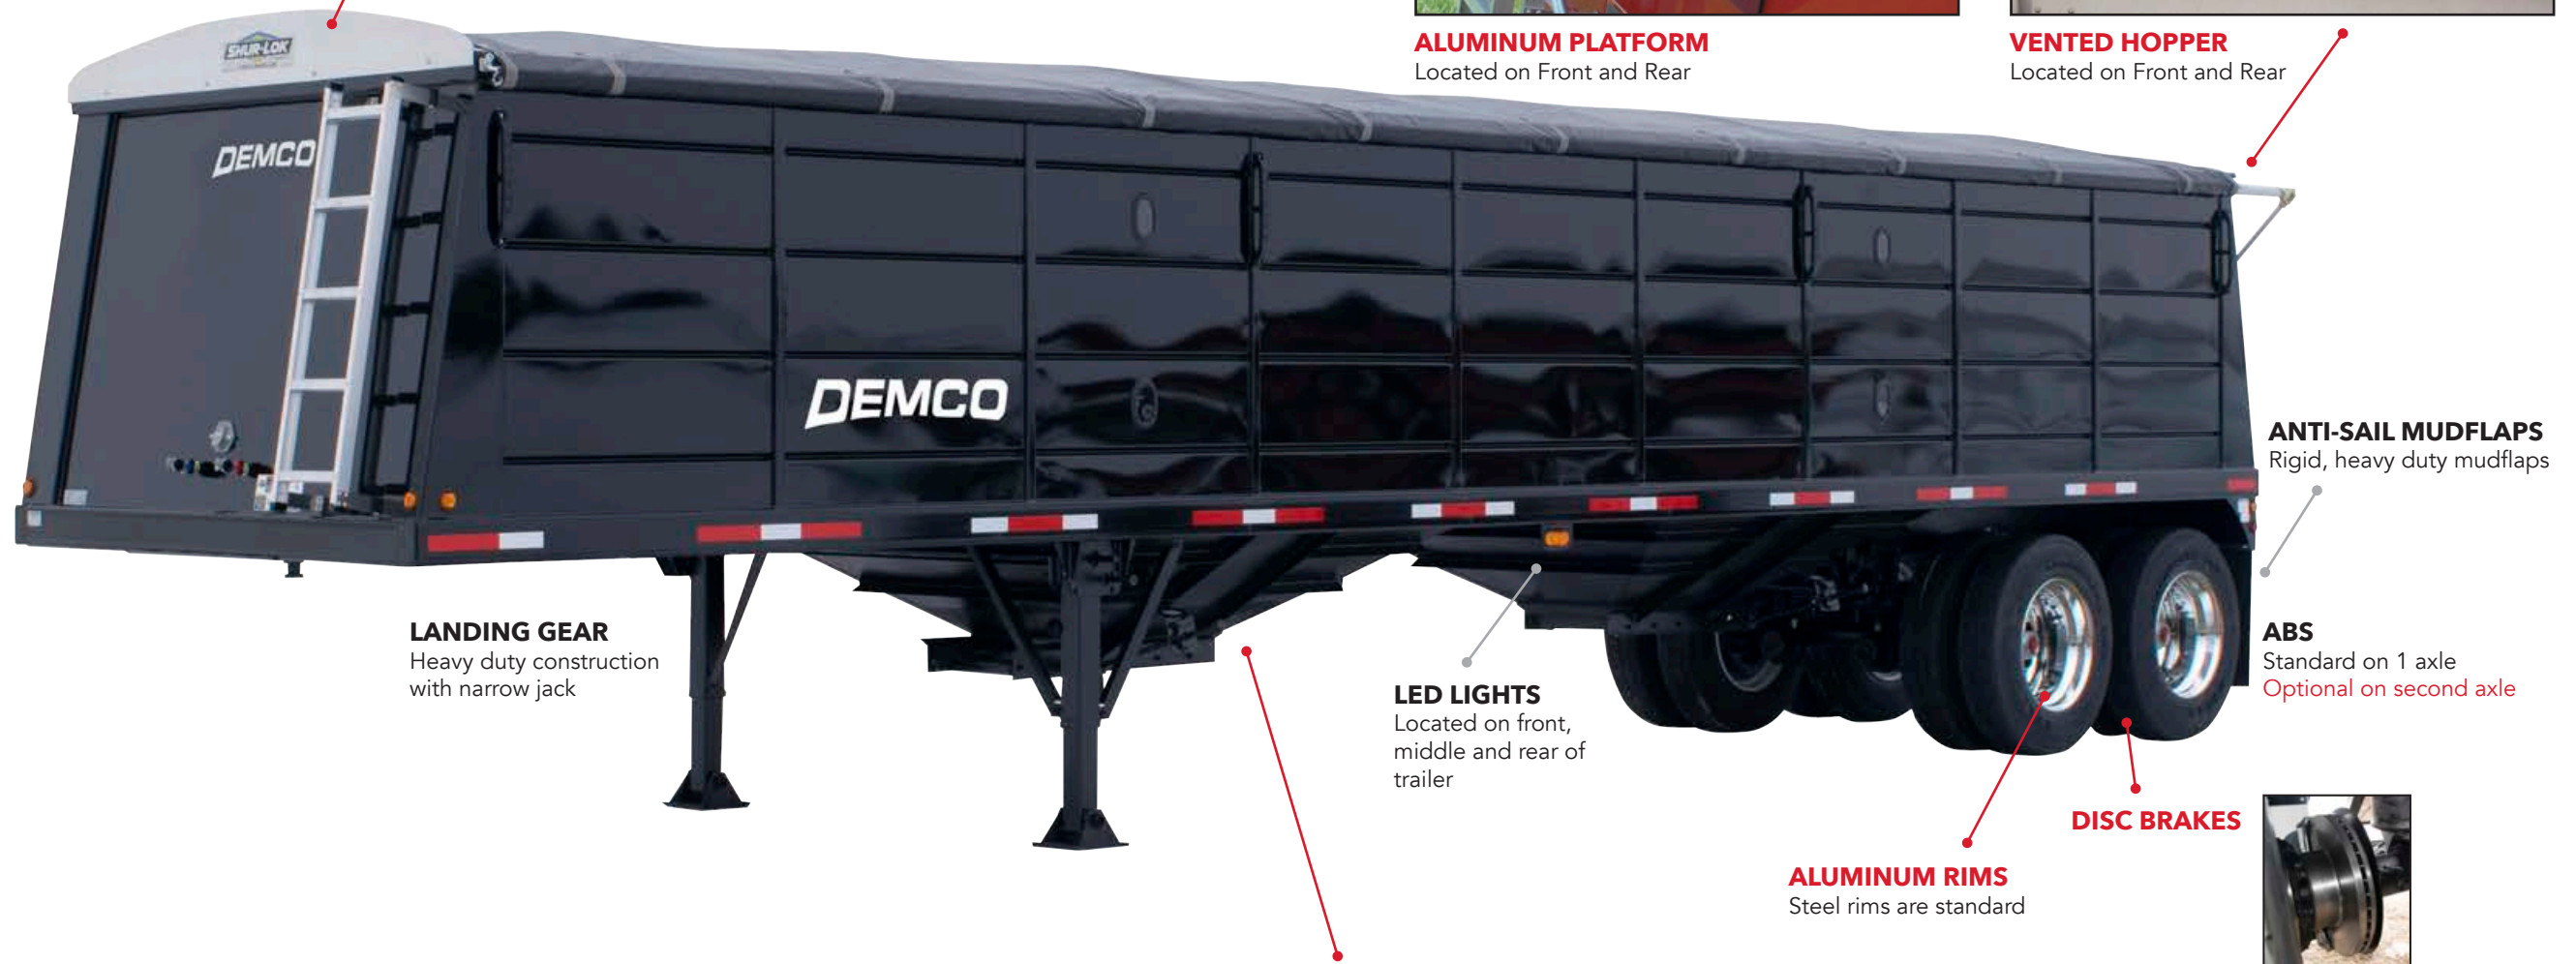

DEMCO

GRAIN TRAILERS

The Best Ground Clearance in the Industry
Demco hopper bottom grain trailers

Doing Our Best to Provide You the Best
www.demco-products.com • 1.800.543.3626

—●— **STANDARD FEATURES**

—●— **OPTIONS**

Steel Grain Trailers

Standard Features

- 3-leaf heavy duty SAF Holland spring suspensions
- 22.5K Arvin Meritor axles with Wabco ABS brakes (single axle) and 10 bolt hub piloted rims
- Holland Atlas 55 2-speed drop leg landing gear (24' 28' & 30' trailers)
- Holland Atlas 55 2-speed landing gear (34' - 42' trailers)
- Full center dividers on trailers 30' and up
- Rubber mounted LED lighting & sealed wiring system, 7 way receptacle by Trucklight
- Color coded brake lines
- Aluminum ladders (front & rear)
- Ladder rungs on inside of trailer
- Hopper sight windows
- Shur-Co manual roll tarp (Black, White, Red, Blue)
- Easy off tarp stops
- Roll tube deflectors
- Anti-sail Mudflaps
- D.O.T. approved conspicuity tape

LED LIGHTS
Located on front, middle and rear of trailer

ANTI-SAIL MUDFLAPS
Rigid, heavy duty mudflaps

ABS
Standard on 1 axle
Optional on second axle

DISC BRAKES

ALUMINUM RIMS
Steel rims are standard

DOUBLE RIDGE STRAP

(Information based on 66" wall height and 24.5 tires; air ride configurations add 240 lbs to the trailer)

Steel Grain Trailer Options

- Air Ride Suspension
- Manual Dump with Scale
- ABS Installed on Second Axle
- Side Discharge Chute
- Aluminum Platforms (front & rear)
- Pintle Hook
- Front Mudflaps
- Vented Hopper
- Double Ridge Strap
- Electric Hopper Openers
- Electric Roll Tarp with Remote
- Hopper Work Lights
- 2-Speed Gear Reducer on Hopper Door
- Aluminum Wheels
- Stainless Steel Corners
- Custom Trailer Color and Custom Tarp Color
- Tarp Cable Return (front & rear)
- Tarp Saver Cords