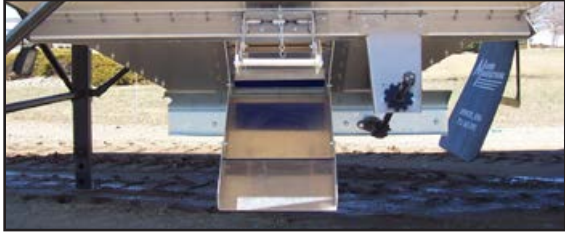

Steel Grain Trailers

Standard Features

- 3-leaf heavy duty SAF Holland spring suspensions
- 22.5K Arvin Meritor axles with Wabco ABS brakes (single axle) and 10 bolt hub piloted rims
- Holland Atlas 55 2-speed drop leg landing gear (24' 28' & 30' trailers)
- Holland Atlas 55 2-speed landing gear (34' - 42' trailers)
- Full center dividers on trailers 30' and up
- Rubber mounted LED lighting & sealed wiring system, 7 way receptacle by Trucklight
- Color coded brake lines
- Aluminum ladders (front & rear)
- Ladder rungs on inside of trailer
- Hopper sight windows
- Shur-Co manual roll tarp (Black, White, Red, Blue)
- Easy off tarp stops
- Roll tube deflectors
- Anti-sail Mudflaps
- D.O.T. approved conspicuity tape

LED LIGHTS
Located on front, middle and rear of trailer

ANTI-SAIL MUDFLAPS
Rigid, heavy duty mudflaps

ABS
Standard on 1 axle
Optional on second axle

DISC BRAKES

ALUMINUM RIMS
Steel rims are standard

DOUBLE RIDGE STRAP

DUMP VALVE
with Scale

SIDE CHUTE
for Swing Auger Applications

PINTLE HOOK
Spring and Air Ride

Demco Grain Trailer Specifications

	24'	28'	30'	34'	36'	38'	40'	42'
Height - ground to top rail	9'6"	9'6"	9'6"	9'6"	9'6"	9'6"	9'6"	9'6"
Number of hoppers	1	1	2	2	2	2	2	2
Hopper clearance empty (approx.)	25"	25"	25"	25"	25"	25"	25"	25"
New 22,500# axles	1	2	2	2	2	2	2	2
Cubic feet	810	855	1013	1152	1191	1255	1290	1324
Leveled bushels (approx.)	695	715	815	922	953	1010	1035	1060
Heaped bushels (approx.)	740	765	870	985	1020	1100	1120	1135
King pin to landing leg clearance	83"	87"	99"	80"	98"	107"	95"	90"
Kin pin setting	15"	15"	15"	18"	24"	15"	18"	24"
Hopper slope	35	35	35	35	35	35	35	35
Floor slope	28	28	28	35	35	35	31	35
Weight spring ride	6,600	9,000	9,800	10,200	10,400	10,700	11,000	11,200