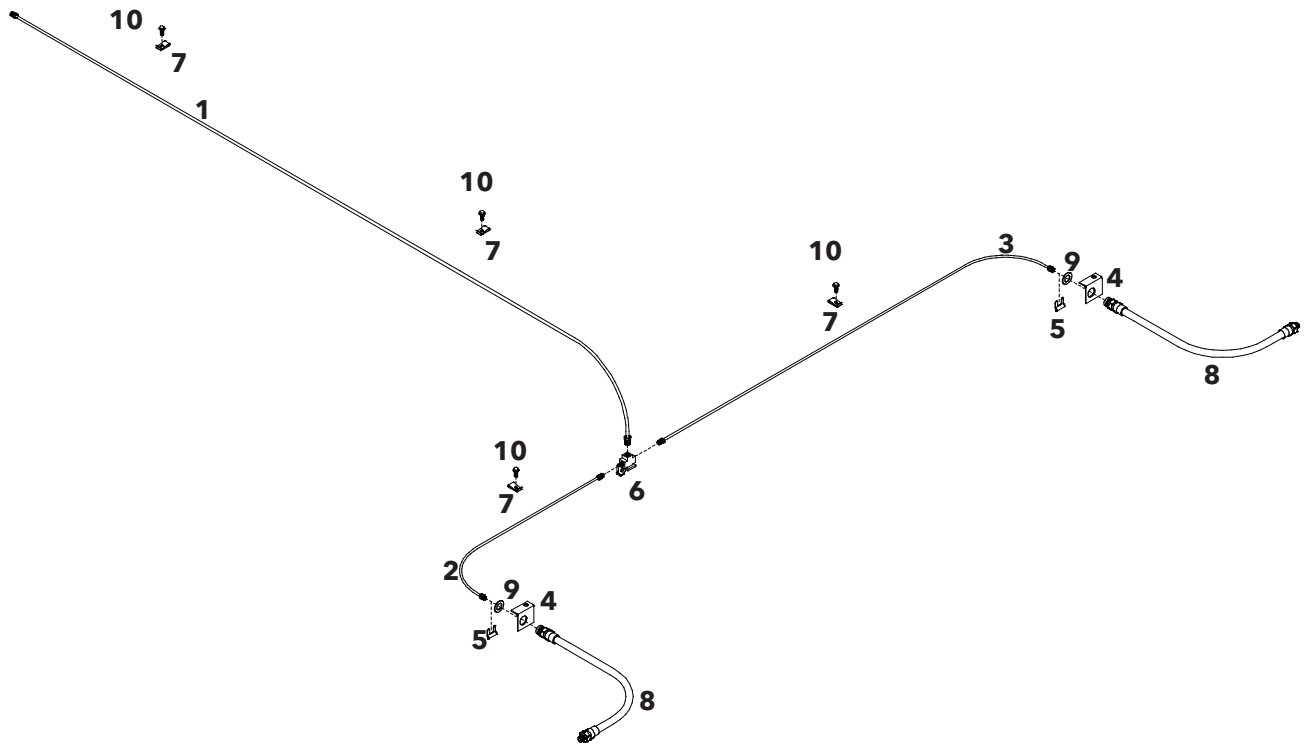

BRAKE LINE KITS

Single & Tandem Torsion Axle

SINGLE AXLE BRAKE LINE KIT

ITEM	PART #	DESCRIPTION	QTY
1	SB5193	193" ZT BRAKE LINE	1
2	SB517	17" ZT BRAKE LINE	1
3	SB566	66" ZT BRAKE LINE	1
4	05981-95	BRAKE LINE HOSE BRACKET	2
5	SB7764	RETAINER CLIP	2
6	SB7785	3/16" BRAKE TEE	1
7	05378	BRAKE LINE CONTROL CLIP	2
8	05982	18-7/8" BRAKE HOSE	2
9	00496	5/8" X 14GA MACHINE BUSHING	2
10	03787	#10 -16UNC X 1/2" SELF DRILLING HEX WASHER HEAD SCREW	4

Please order replacement parts by PART NO. and DESCRIPTION

TANDEM AXLE BRAKE LINE KIT

ITEM	PART #	DESCRIPTION	QTY
	5425	COMPLETE KIT	1
11	SB5193	193" ZT BRAKE LINE	1
12	SB517	17" ZT BRAKE LINE	2
13	SB566	66" ZT BRAKE LINE	2
14	05981-95	BRAKE LINE HOSE BRACKET	4
15	SB7764	RETAINER CLIP	4
16	SB7785	3/16" BRAKE TEE	3
17	05378	BRAKE LINE CONTROL CLIP	8
18	05982	18-7/8" BRAKE HOSE	4
19	00496	5/8" X 14GA MACHINE BUSHING	4
20	SB512	12" ZT BRAKE LINE	1
21	SB530	30" ZT BRAKE LINE	1
22	03787	#10 -16UNC X 1/2" SELF DRILLING HEX WASHER HEAD SCREW	8