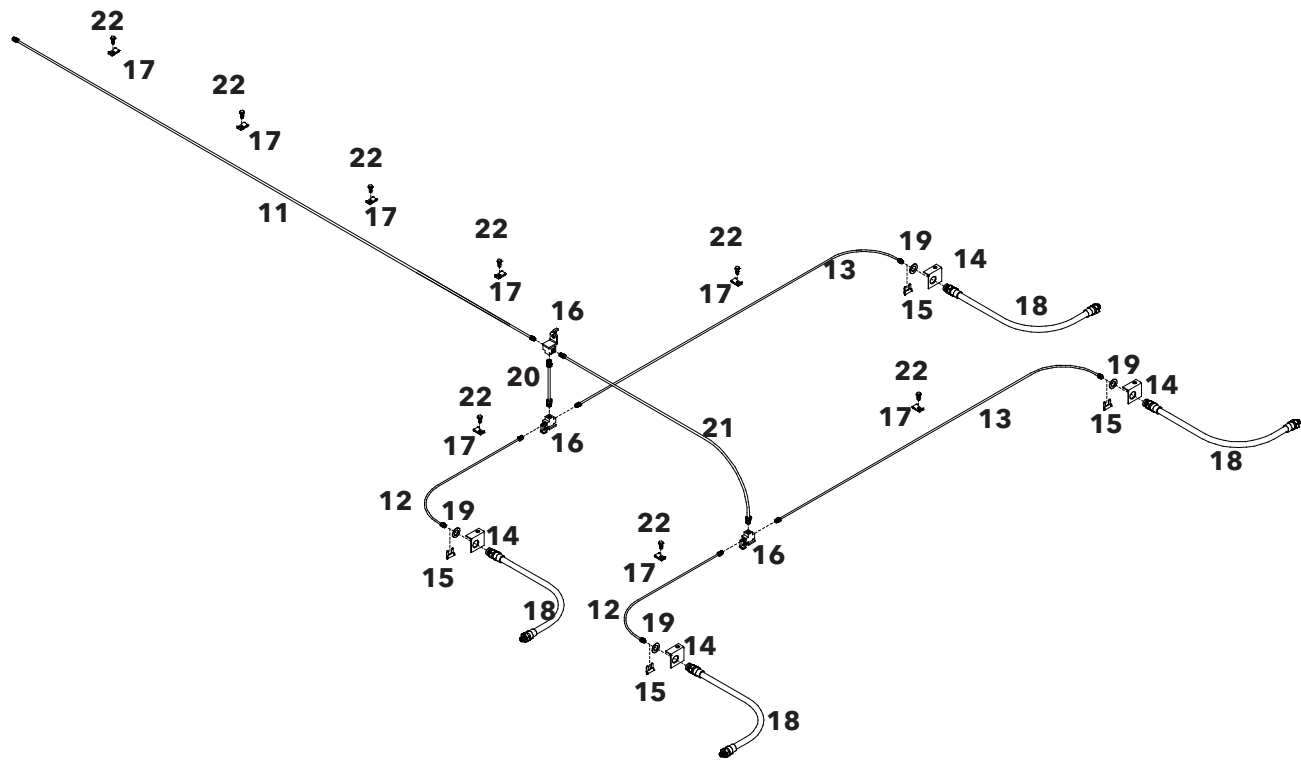

BRAKE LINE KITS

Single & Tandem Torsion Axle

SINGLE AXLE BRAKE LINE KIT

ITEM	PART #	DESCRIPTION	QTY
1	SB5193	193" ZT BRAKE LINE	1
2	SB517	17" ZT BRAKE LINE	1
3	SB566	66" ZT BRAKE LINE	1
4	05981-95	BRAKE LINE HOSE BRACKET	2
5	SB7764	RETAINER CLIP	2
6	SB7785	3/16" BRAKE TEE	1
7	05378	BRAKE LINE CONTROL CLIP	2
8	05982	18-7/8" BRAKE HOSE	2
9	00496	5/8" X 14GA MACHINE BUSHING	2
10	03787	#10 -16UNC X 1/2" SELF DRILLING HEX WASHER HEAD SCREW	4

Please order replacement parts by PART NO. and DESCRIPTION

TANDEM AXLE BRAKE LINE KIT

ITEM	PART #	DESCRIPTION	QTY
	5425	COMPLETE KIT	1
11	SB5193	193" ZT BRAKE LINE	1
12	SB517	17" ZT BRAKE LINE	2
13	SB566	66" ZT BRAKE LINE	2
14	05981-95	BRAKE LINE HOSE BRACKET	4
15	SB7764	RETAINER CLIP	4
16	SB7785	3/16" BRAKE TEE	3
17	05378	BRAKE LINE CONTROL CLIP	8
18	05982	18-7/8" BRAKE HOSE	4
19	00496	5/8" X 14GA MACHINE BUSHING	4
20	SB512	12" ZT BRAKE LINE	1
21	SB530	30" ZT BRAKE LINE	1
22	03787	#10 -16UNC X 1/2" SELF DRILLING HEX WASHER HEAD SCREW	8