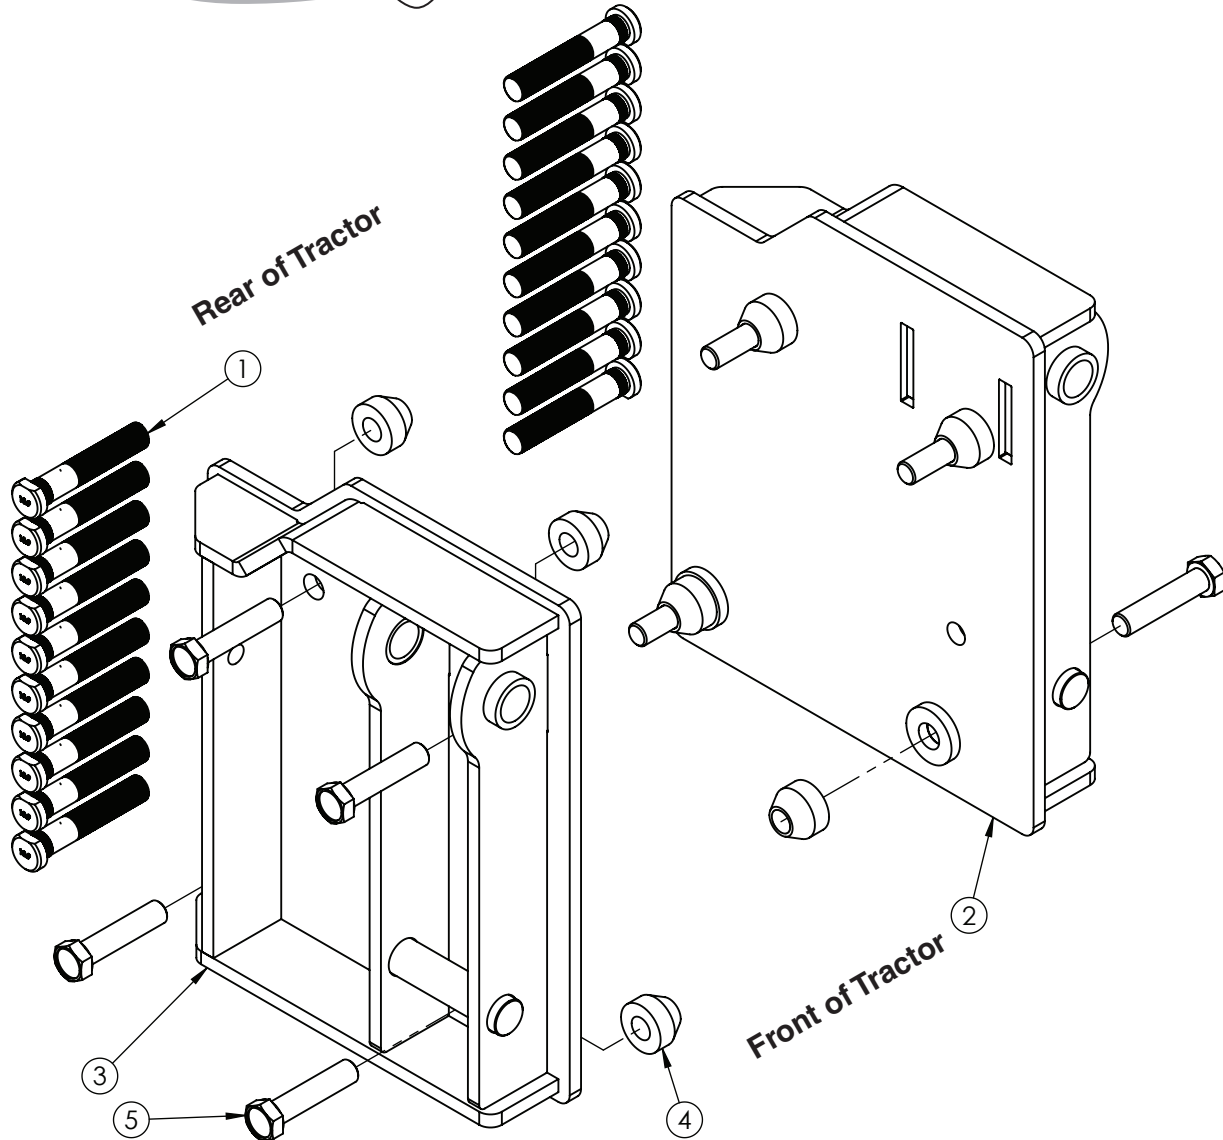

SIDEQuest[®]

by Demco

01-14
AC20101,rev1

MASSEY FERGUSON
8650, 8660, 8670,
8680, 8690
CHALLENGER
MT645C/D, MT655C/D,
MT665C/D, MT675C/D,
MT685C/D

BOLT TORQUE SPECIFICATIONS

STANDARD BOLTS:			METRIC BOLTS:	
Size	Grade	Torque	Size	Torque
3/8"	5	30 ft/lbs.	20mm	515 ft/lbs.
1/2"	5	75 ft/lbs.	22mm	702 ft/lbs.

**READ complete manual CAREFULLY
BEFORE attempting operation.**

ASSEMBLY REPLACEMENT PARTS

REF. NO.	PART NO.	QTY.	DESCRIPTION
1.	14601	20	Wheel Stud, 22MM-1.50 x 120MM Gr10.9
2.	14630-35	1	Left Baseplate f/ Massey/Challenger
3.	14631-35	1	Right Baseplate f/ Massey/Challenger
4.	14638-95	8	Bushing, Tapered SQ
5.	14651	8	Bolt, 20MM-2.50 x 90MM Gr10.9

Baseplate Install Instructions

1. Remove fenders, fuel filter brackets, and (8) plastic inserts. **(A)**
2. Remove existing wheel studs and replace with 120mm long wheel studs.

When tightening wheel nuts, follow tractor manufacturing instructions.

3. Install baseplate with hardware. Use Tapered Bushings inbetween baseplate and tractor frame. **Shown on front cover.**
4. Install optional fuel filter bracket with hardware.
5. Tighten bolts attaching baseplate to tractor frame.