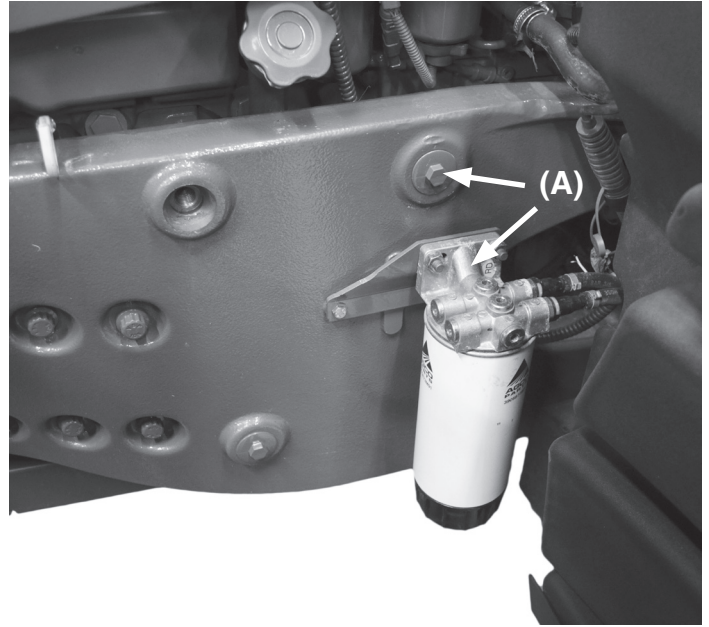

Baseplate Install Instructions

1. Remove fenders, fuel filter brackets, and (8) plastic inserts. **(A)**
2. Remove existing wheel studs and replace with 120mm long wheel studs.

When tightening wheel nuts, follow tractor manufacturing instructions.

3. Install baseplate with hardware. Use Tapered Bushings inbetween baseplate and tractor frame. **Shown on front cover.**
4. Install optional fuel filter bracket with hardware.
5. Tighten bolts attaching baseplate to tractor frame.