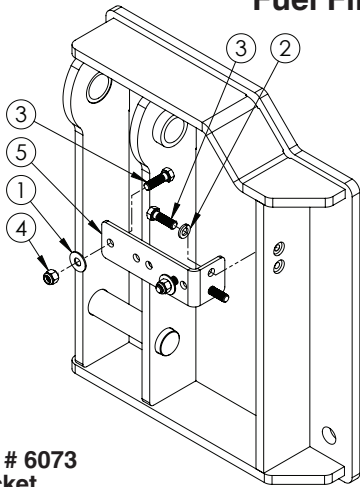

Fuel Filter Bracket Install Instructions

OPTIONAL KIT # 6073
Fuel Filter Bracket

REF. NO.	PART NO.	QTY.	DESCRIPTION
1.	00059	2	Washer, 3/8"
2.	00060	2	Washer, 3/8" Lock
3.	00523	4	Bolt, 3/8" NC x 1.25 Gr5
4.	02592	2	Nut, 3/8" Nylon Insert Lock
5.	14637-35	1	Bracket, Fuel Filter

Extention Bracket Install Instructions

1. Attach Extention Bracket to saddle with hardware.
2. Use existing hardware to attach Hanger Bracket to Extention Bracket. (refer to AC20037)