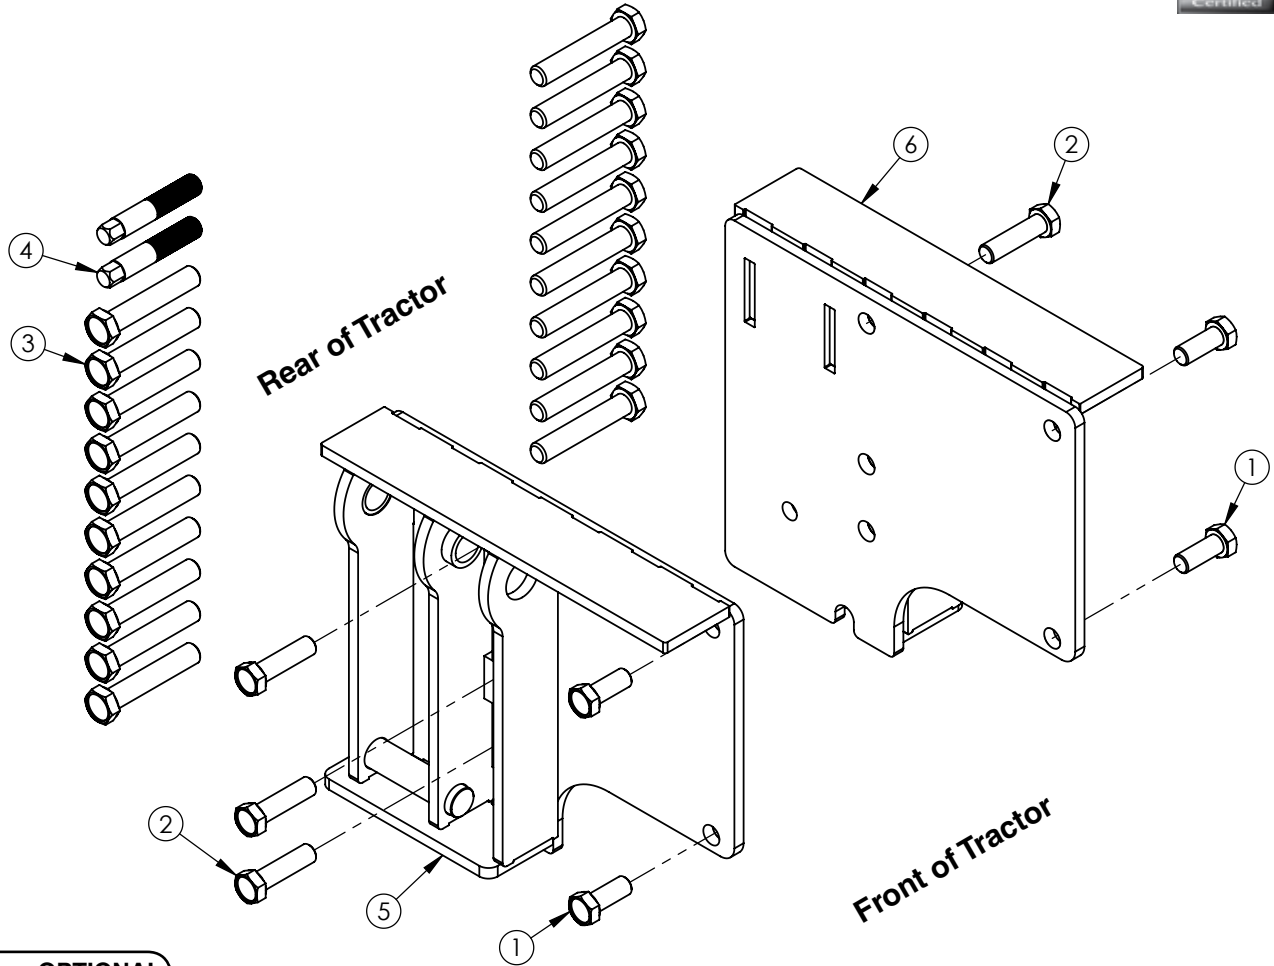

SIDEQuest[®]

by Demco

01-12
AC20090,rev0

NEW HOLLAND
T8.275, T8.300, T8.330,
T8.360 T8.390

**ASSEMBLY
REPLACEMENT PARTS**

REF. PART NO.	PART NO.	QTY.	DESCRIPTION
1.	03840	4	Bolt, 20MM-2.50 x 50MM Gr10.9
2.	11745	6	Bolt, 20MM-2.50 x 75MM Gr10.9
3.	13222	20	Bolt, 22MM-2.50 x 120MM Gr10.9
4.	13919-95	2	Starter Stud
5.	14161-35	1	Right Baseplate f/ NH T8. Series
6.	14165-35	1	Left Baseplate f/ NH T8. Series
7.	00004	4	Washer, 5/16" Flat
8.	00685	4	Bolt, 5/16" x 1.25" Gr5 Hex Head
9.	02802	4	Nut, 5/16" Hex Nylon Lock
10.	14343-35	1	Bracket, Fuel Filter f/ NH T8.

BOLT TORQUE SPECIFICATIONS

STANDARD BOLTS:			METRIC BOLTS:	
Size	Grade	Torque	Size	Torque
5/8"	5	150 ft/lbs.	20mm	515 ft/lbs.
			22mm	702 ft/lbs.

**READ complete manual CAREFULLY
BEFORE attempting operation.**