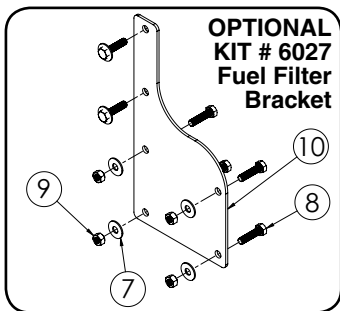

SIDEQuest[®]

by Demco

01-12
AC20090,rev0

NEW HOLLAND
T8.275, T8.300, T8.330,
T8.360 T8.390

**ASSEMBLY
REPLACEMENT PARTS**

REF. PART NO.	PART NO.	QTY.	DESCRIPTION
1.	03840	4	Bolt, 20MM-2.50 x 50MM Gr10.9
2.	11745	6	Bolt, 20MM-2.50 x 75MM Gr10.9
3.	13222	20	Bolt, 22MM-2.50 x 120MM Gr10.9
4.	13919-95	2	Starter Stud
5.	14161-35	1	Right Baseplate f/ NH T8. Series
6.	14165-35	1	Left Baseplate f/ NH T8. Series
7.	00004	4	Washer, 5/16" Flat
8.	00685	4	Bolt, 5/16" x 1.25" Gr5 Hex Head
9.	02802	4	Nut, 5/16" Hex Nylon Lock
10.	14343-35	1	Bracket, Fuel Filter f/ NH T8.

BOLT TORQUE SPECIFICATIONS

STANDARD BOLTS:			METRIC BOLTS:	
Size	Grade	Torque	Size	Torque
5/8"	5	150 ft/lbs.	20mm	515 ft/lbs.
			22mm	702 ft/lbs.

**READ complete manual CAREFULLY
BEFORE attempting operation.**