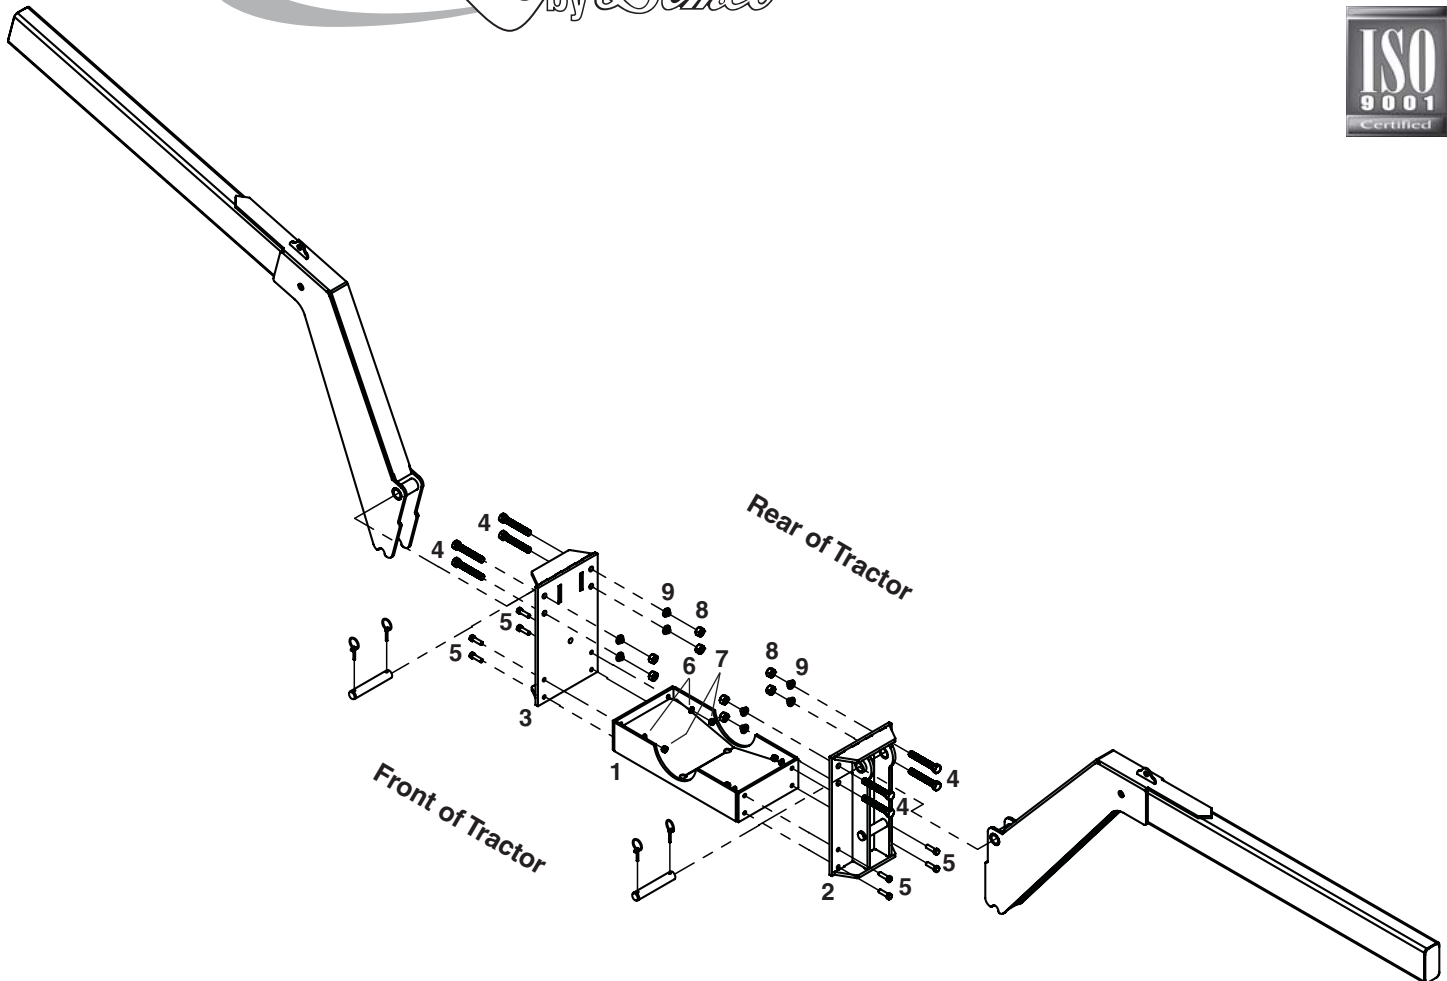

# SIDEQUEST<sup>®</sup>

by Demco

12-11  
AC20067,rev1

**Ford Genesis**  
8670, 8770, 8870, 8970

**Buhler**  
21454, 2160, 2180,  
2210

**ASSEMBLY  
REPLACEMENT PARTS**

REF. NO.	PART NO.	QTY.	DESCRIPTION
1.	10052-35	1	Spacer Assembly
2.	12059-35	1	Left Baseplate for Sidequest
3.	12060-35	1	Right Baseplate for Sidequest
4.	02389	8	3/4" NC x 5.00 Gr.5 Hex Bolt
5.	00482	8	1/2" NC x 1.75 Gr.5 Hex Bolt
6.	00084	8	1/2" Lockwasher
7.	00083	8	1/2" NC Hex Nut
8.	02425	8	3/4" NC Hex Nut
9.	00254	8	3/4" Lockwasher

**BOLT TORQUE  
SPECIFICATIONS**

**STANDARD BOLTS:**

Size	Grade	Torque
1/2"	5	75 ft/lbs.
3/4"	5	290 ft/lbs.

**READ complete manual CAREFULLY  
BEFORE attempting operation.**

Please order replacement parts by **PART NO.** and **DESCRIPTION.**